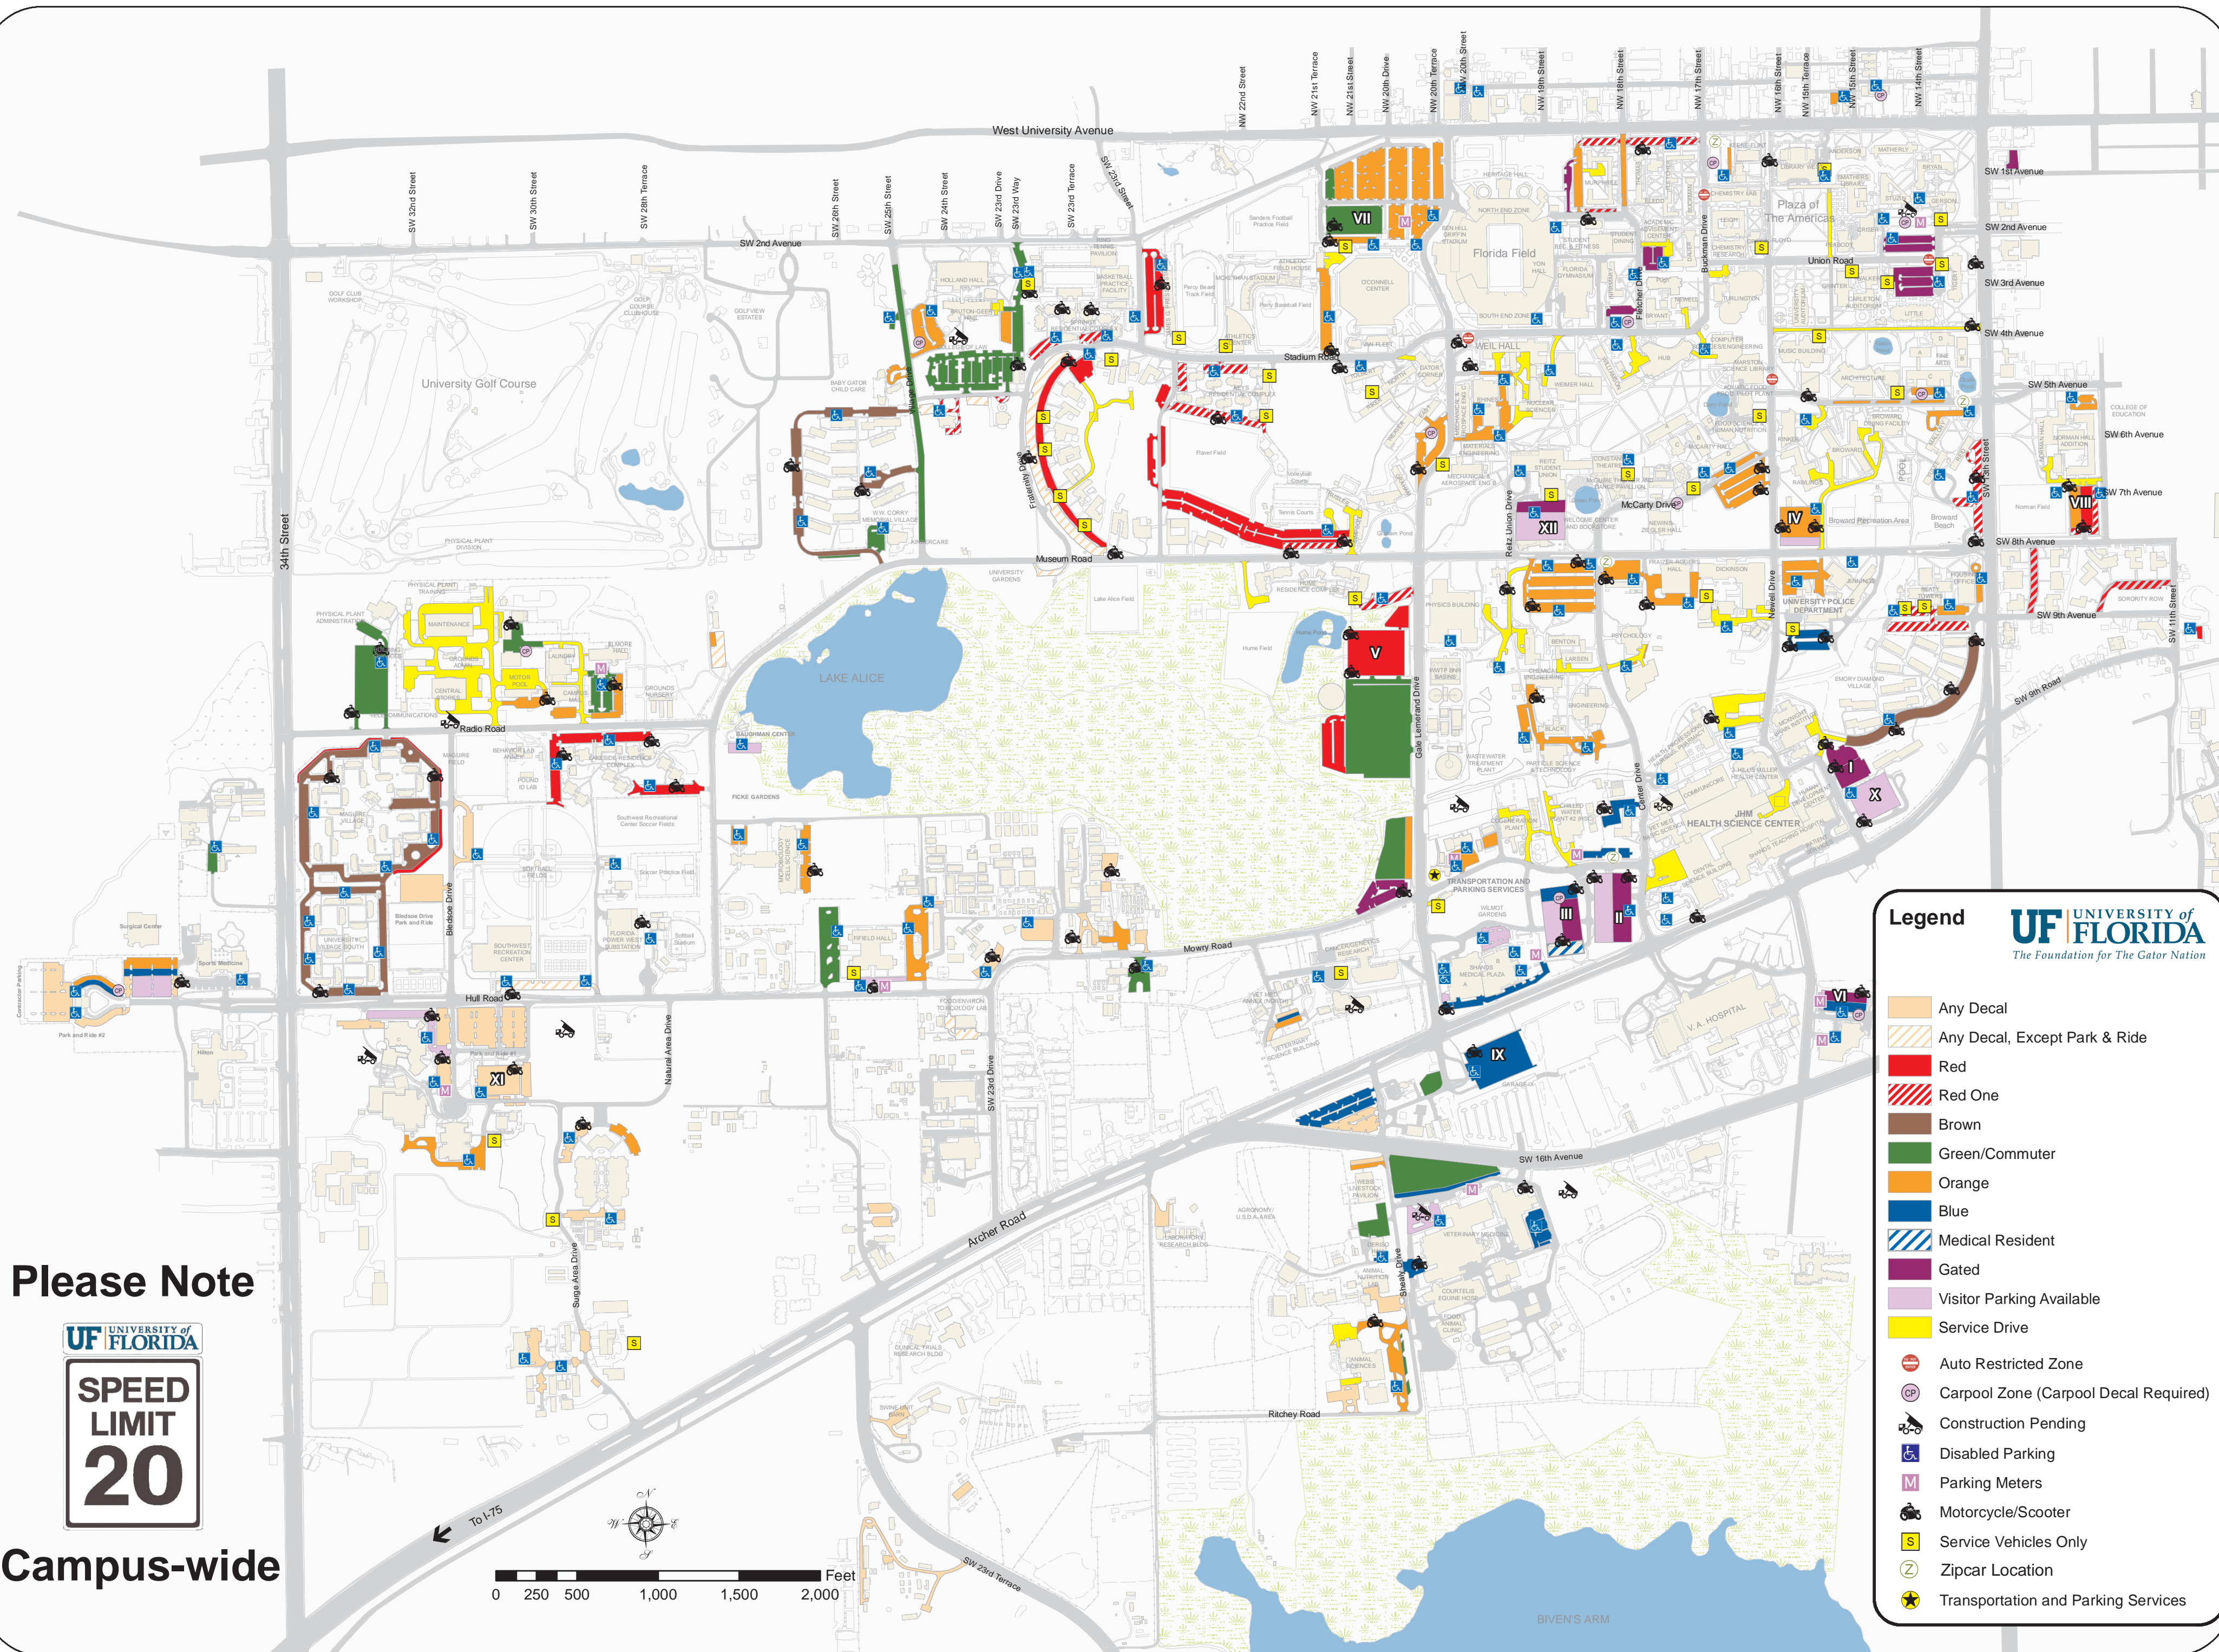

Please Note

SPEED LIMIT 20

Campus-wide

Legend

The Foundation for The Gator Nation

- Any Decal
- Any Decal, Except Park & Ride
- Red
- Red One
- Brown
- Green/Commuter
- Orange
- Blue
- Medical Resident
- Gated
- Visitor Parking Available
- Service Drive
- Auto Restricted Zone
- Carpool Zone (Carpool Decal Required)
- Construction Pending
- Disabled Parking
- Parking Meters
- Motorcycle/Scooter
- Service Vehicles Only
- Zipcar Location
- Transportation and Parking Services